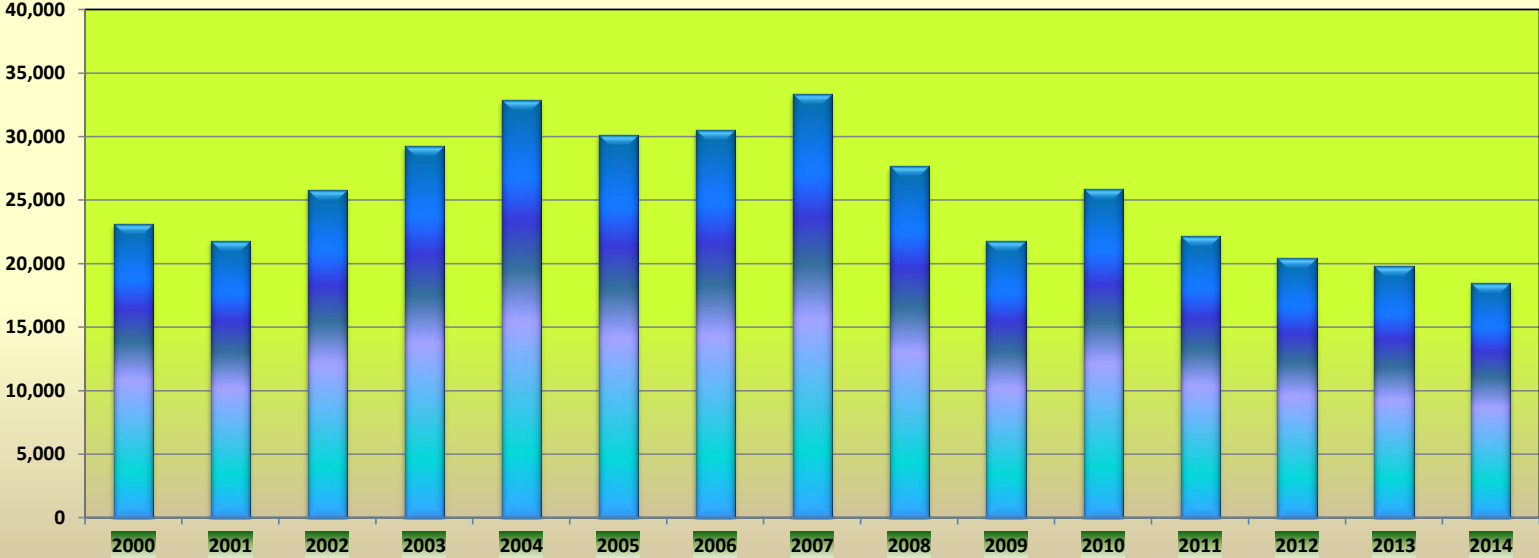

UK - New Tourer Dispatches to Home Market 2000 - 2014

2000	2001	2002	2003	2004	2005	2006	2007	2008	2009	2010	2011	2012	2013	2014
23,100	21,800	25,800	29,250	32,900	30,150	30,500	33,350	27,700	21,800	25,850	22,150	20,400	19,800	18,450