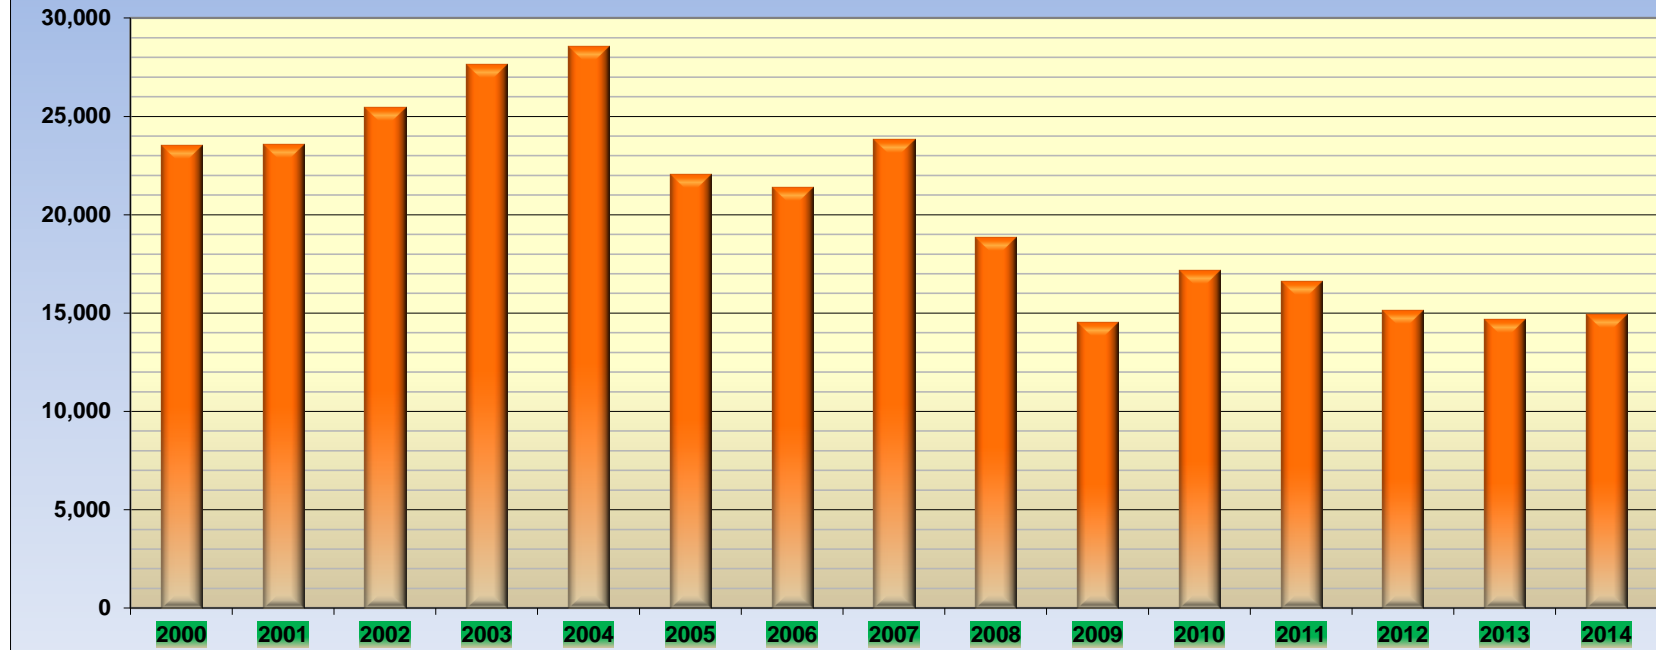

UK - CHH Dispatches to Home Market 2000 - 2014

2000	2001	2002	2003	2004	2005	2006	2007	2008	2009	2010	2011	2012	2013	2014
23,500	23,600	25,450	27,650	28,550	22,050	21,400	23,850	18,850	14,550	17,200	16,600	15,150	14,700	14,950